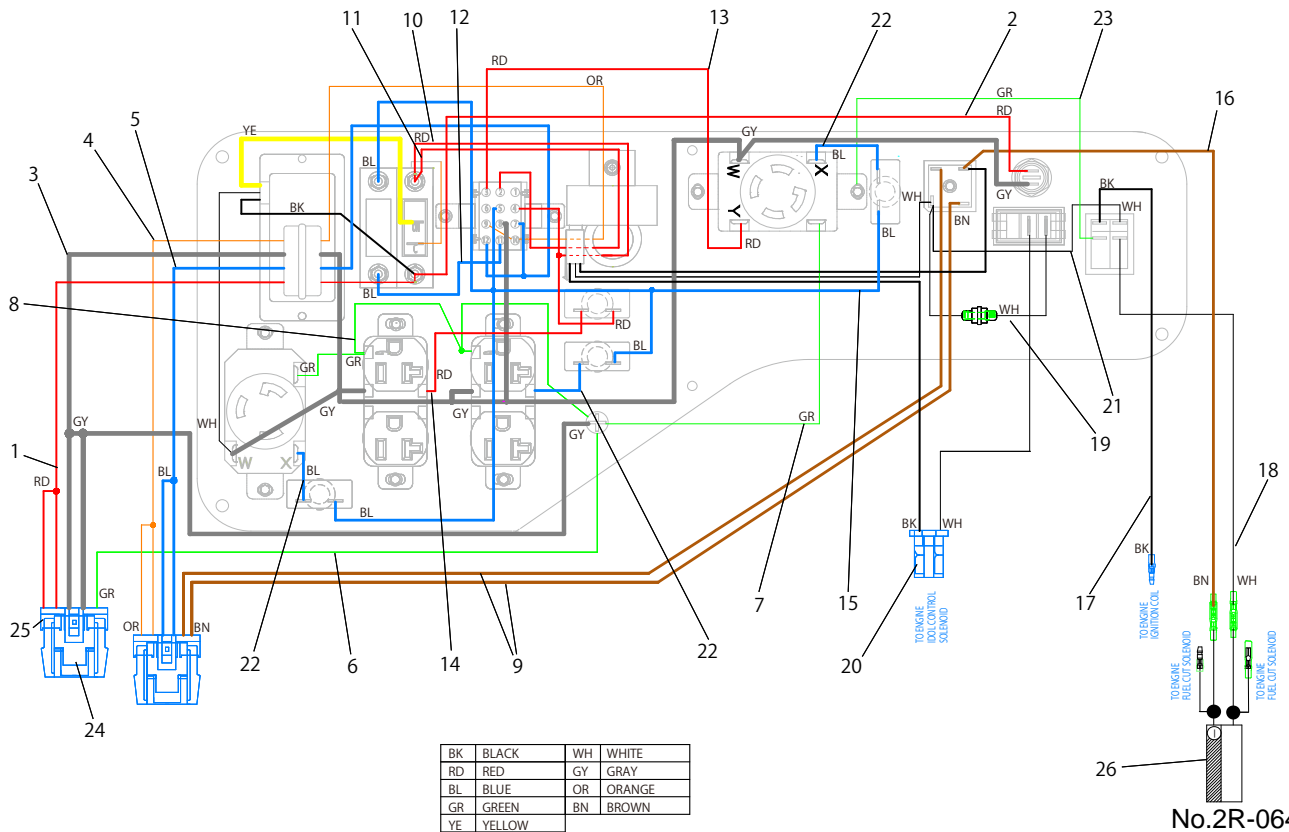

CONTROL BOX TPG4-7000HDX

BK	BLACK	WH	WHITE
RD	RED	GY	GRAY
BL	BLUE	OR	ORANGE
GR	GREEN	BN	BROWN
YE	YELLOW		

No.2R-06493

REF No.	Parts No.	Parts name	Q'ty	Price	Remarks
1	15502519000	HARNESS RED	1		
2	15502520000	HARNESS RED	1		
3	15502523000	HARNESS GRAY	1		
4	15502530000	HARNESS ORANGE	1		
5	15502567000	HARNESS BLUE	1		
6	15502526000	HARNESS GREEN	1		
7	15502528000	HARNESS GREEN	1		
8	15502529000	HARNESS GREEN	1		
9	15502527000	HARNESS BROWN	2		
10	15502566000	HARNESS RED	1		
11	15502565000	HARNESS RED	1		
12	15502563000	HARNESS BLUE	1		
13	15502564000	HARNESS RED	1		
14	15502532000	HARNESS RED	1		
15	15502562000	HARNESS BLUE	1		
16	15501169000	HARNESS BROWN	1		
17	15501165000	HARNESS BLACK	1		
18	15501166000	HARNESS WHITE	1		
19	15501164000	HARNESS, FUSE	1		
20	15502568000	HARNESS, IDLE CONTROL	1		
21	15502589000	HARNESS WHITE	1		
22	15502620000	HARNESS BLUE	3		
23	15502654000	HARNESS GREEN	1		
24	15400157000	CONNECTOR 6P	2		
25	15400162000	RETAINER	4		
26	15502153000	HARNESS, CAPACITOR	1