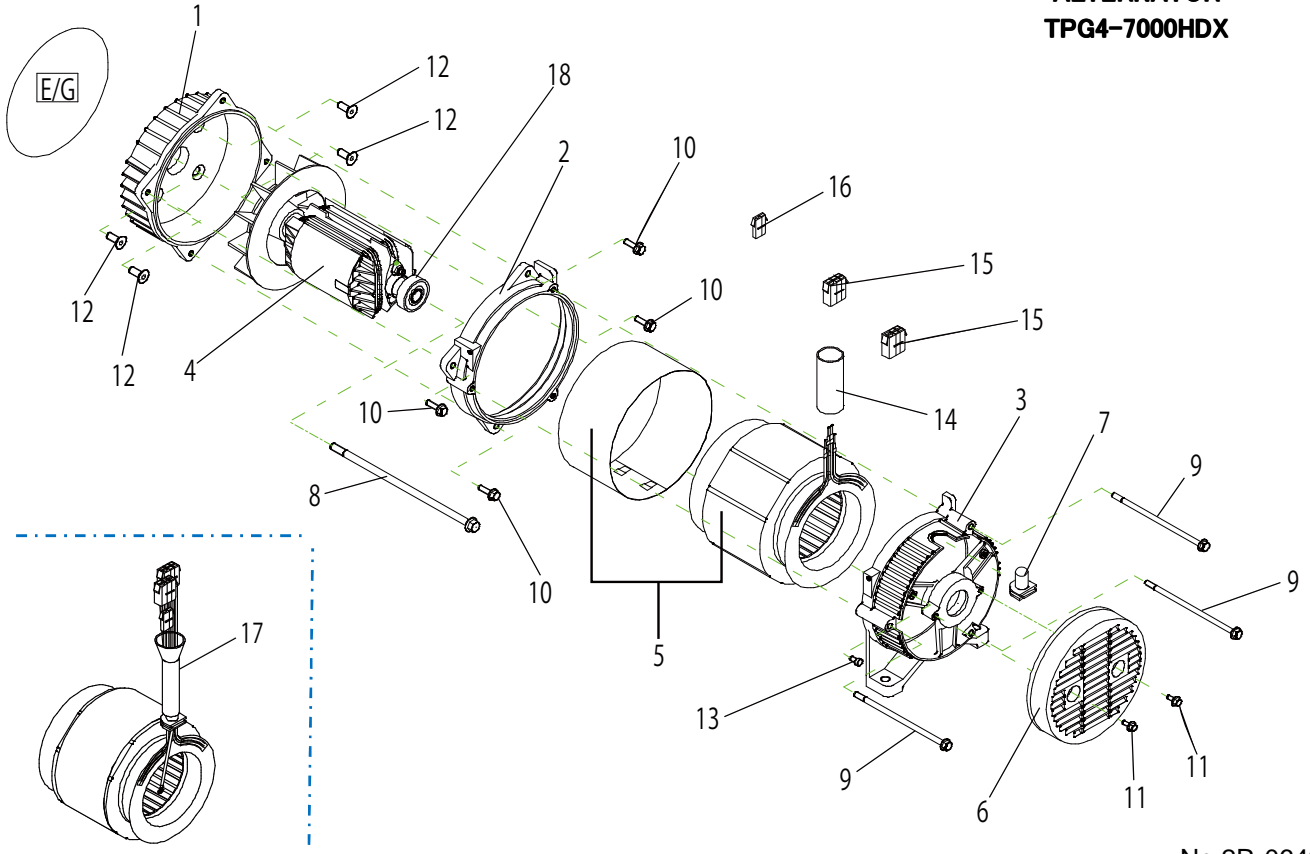

No.2R-06493

REF No.	Parts No.	Parts name	Q'ty	Price	Remarks
1	15411460000	BRACKET (1)	1		
2	15311462000	N-BRACKET	1		
3	15311461000	BRACKET (2)	1		
4	15200432000	ROTOR ASSY	1		WITH BALL BEARING
5	15250384000	STATOR ASSY	1		
6	15311471000	COVER,BRACKET	1		
7	15350583000	RUBBER BUSH	1		
8	15550156000	HEX,BOLT W/FLANGE(M10x1.25-275)	1		
9	15550153000	HEX,BOLT W/FLANGE(M6x1.0-190)	4		
10	15550476000	HEX,BOLT W/FLANGE(M8x1.0-20)	4		
11	15550210000	HEX,BOLT W/FLANGE(M5x0.8-12)	2		
12	15550248000	FLAT HEAD BOLT W/SOCKET(M8x1.25-20)	4		
13	19S00905007	CROSS RECESSED HEAD SCREW(M5-7)	1		
14	15350107000	TUBE,LEAD WIRE	1		
15	15400156000	CONNECTOR 6P	2		
16	15400160000	CONNECTOR 2P	1		
17	15250384100	STATOR COMP.	1		
18	15311780100	BALL BEARING	1		6205ZZ-CM

**CONTROL BOX
TPG4-7000HDX**

No.2R-06493

REF No.	Parts No.	Parts name	Q'ty	Price	Remarks
1	15350680000	CONTROL BOX	1		
2	1560169000	PANEL ASSY	1		
3					
4	15400105000	RECEPTACLE 30A, 125V	1		
5	15400003000	RECEPTACLE 20A, 125V	2		
6	15400106000	RECEPTACLE 30A, 125/250V	1		
7	15400541000	CURCUIT BREAKER 25A	1		
8	15400559000	UNIT , GFCI	1		
9	15400173000	CURCUIT BREAKER 30A	2		
10	15400171000	CURCUIT BREAKER 20A	2		
11	85111573300	NEON BRACKET , 125V	1		
12	15400143000	SWITCH,VOLTAGE SELECTOR	1		
13	15400108000	SWITCH,AUTO THROTTLE	1		
14	19600700660	CONTROL UNIT,AUTO THROTTLE	1		
15	15400240000	BRIDGE DIODE	1		
16	15400177000	CONDENSOR ASSY,18 μ F	2		
17	15400253000	ENGINE SWITCH	1		
18	19SF4906015	CROSS RECESSED HEAD SCREW (M6-15)	1		
19	19N10906000	HEX,NUT W/FLANGE M6	1		
20	19SF4904014	CROSS RECESSED HEAD SCREW (M4-14)	13		
21	19N10904000	HEX,NUT W/FLANGE M4	13		
22	19SF4903005	CROSS RECESSED HEAD SCREW (M3-5)	4		
23	19SF4903012	CROSS RECESSED HEAD SCREW (M3-12)	2		
24	15301082001	SWITCH SPACER	1		
25	15550330000	CROSS RECESSED HEAD SCREW (M5 \times 25)	1		
26	15550331000	TOOTH LOCK WASHER (M5)	1		
27	15550329000	HEX,NUT W/FLANGE (M5)	1		
28	15301979000	CAP WASHER (M5)	1		