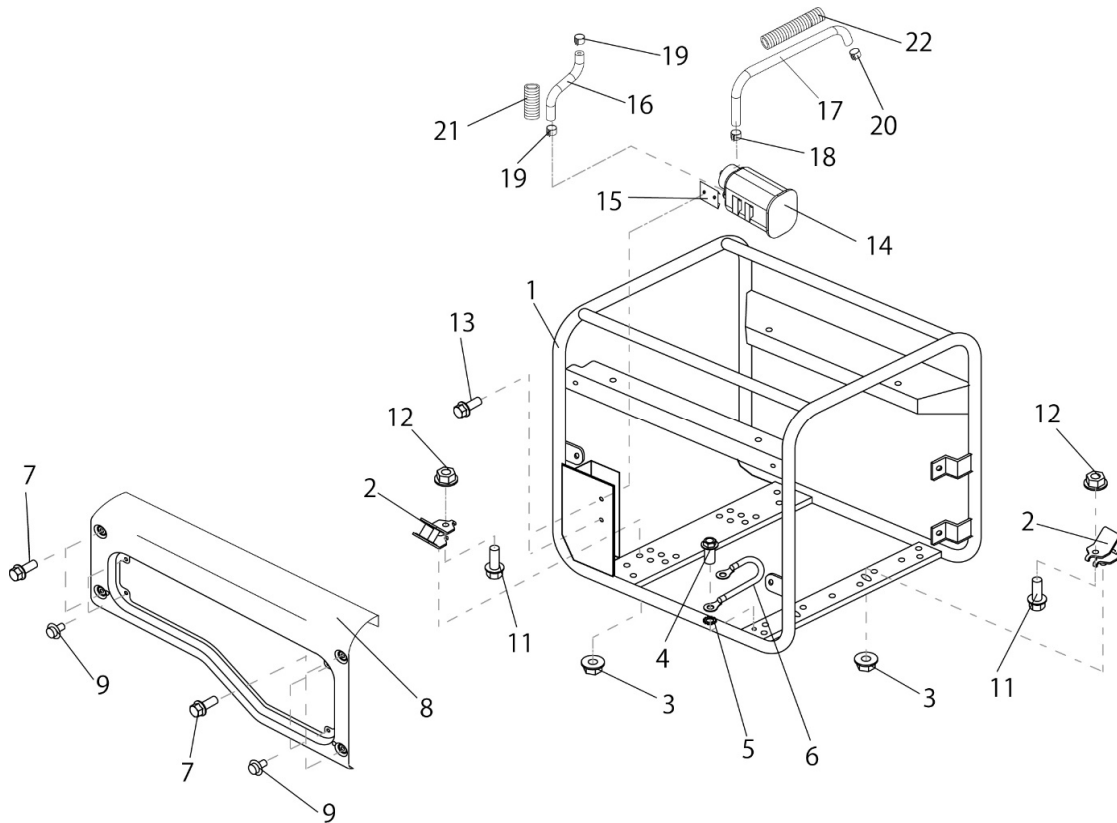

CONTROL BOX TPG4-7000HDX

BK	BLACK	WH	WHITE
RD	RED	GY	GRAY
BL	BLUE	OR	ORANGE
GR	GREEN	BN	BROWN
YE	YELLOW		

No.2R-06493

REF No.	Parts No.	Parts name	Q'ty	Price	Remarks
1	15502519000	HARNESS RED	1		
2	15502520000	HARNESS RED	1		
3	15502523000	HARNESS GRAY	1		
4	15502530000	HARNESS ORANGE	1		
5	15502567000	HARNESS BLUE	1		
6	15502526000	HARNESS GREEN	1		
7	15502528000	HARNESS GREEN	1		
8	15502529000	HARNESS GREEN	1		
9	15502527000	HARNESS BROWN	2		
10	15502566000	HARNESS RED	1		
11	15502565000	HARNESS RED	1		
12	15502563000	HARNESS BLUE	1		
13	15502564000	HARNESS RED	1		
14	15502532000	HARNESS RED	1		
15	15502562000	HARNESS BLUE	1		
16	15501169000	HARNESS BROWN	1		
17	15501165000	HARNESS BLACK	1		
18	15501166000	HARNESS WHITE	1		
19	15501164000	HARNESS, FUSE	1		
20	15502568000	HARNESS, IDLE CONTROL	1		
21	15502589000	HARNESS WHITE	1		
22	15502620000	HARNESS BLUE	3		
23	15502654000	HARNESS GREEN	1		
24	15400157000	CONNECTOR 6P	2		
25	15400162000	RETAINER	4		
26	15502153000	HARNESS, CAPACITOR	1		

FRAME
TPG4-7000HDX

No.2R-06493

REF No.	Parts No.	Parts name	Q'ty	Price	Remarks
1	15302009000	FRAME	1		WITH RUBBER
2	200900520	ANTI-VIBRATION RUBBER	4		
3	203200100	HEX,NUT W/FLANGE(M8X1.25)	4		
4	15550251000	HEX, BOLT W/FLANGE (M6x12)	1		
5	19W50906000	TOOTH LOCK WASHER(M6)	1		
6	15501130000	BONDING WIRE	1		
7	15550264000	BOLT, M6-16	6		
8	15601798000	CASE, CONTROL ASSY (BLUE)	1		
9	15550438000	CROSS RECESSED HEAD SCREW(M6-15)	4		
10					
11	203000721	HEX, BOLT W/FLANGE (M10x45)	4		
12	203200021	HEX,NUT W/FLANGE(M10X1.25)	4		
13	19SS6906012	BOLT, M6-12	2		
14	15950138001	CARBON CANISTER (Q-18-16)	1		
15	15950141000	STAY , CARBON CANISTER	1		
16	15350676001	TUBE , SURGE	1		
17	15350678001	TUBE , PURGE	1		
18	15302061000	CRIP , φ11.6	1		
19	15302060000	CRIP , φ10.0	2		
20	15302063000	CRIP , φ14.8	1		
21	15350701000	TUBE , CORRUGATE (320mm)	1		
22	15350700000	TUBE , CORRUGATE (800mm)	1		