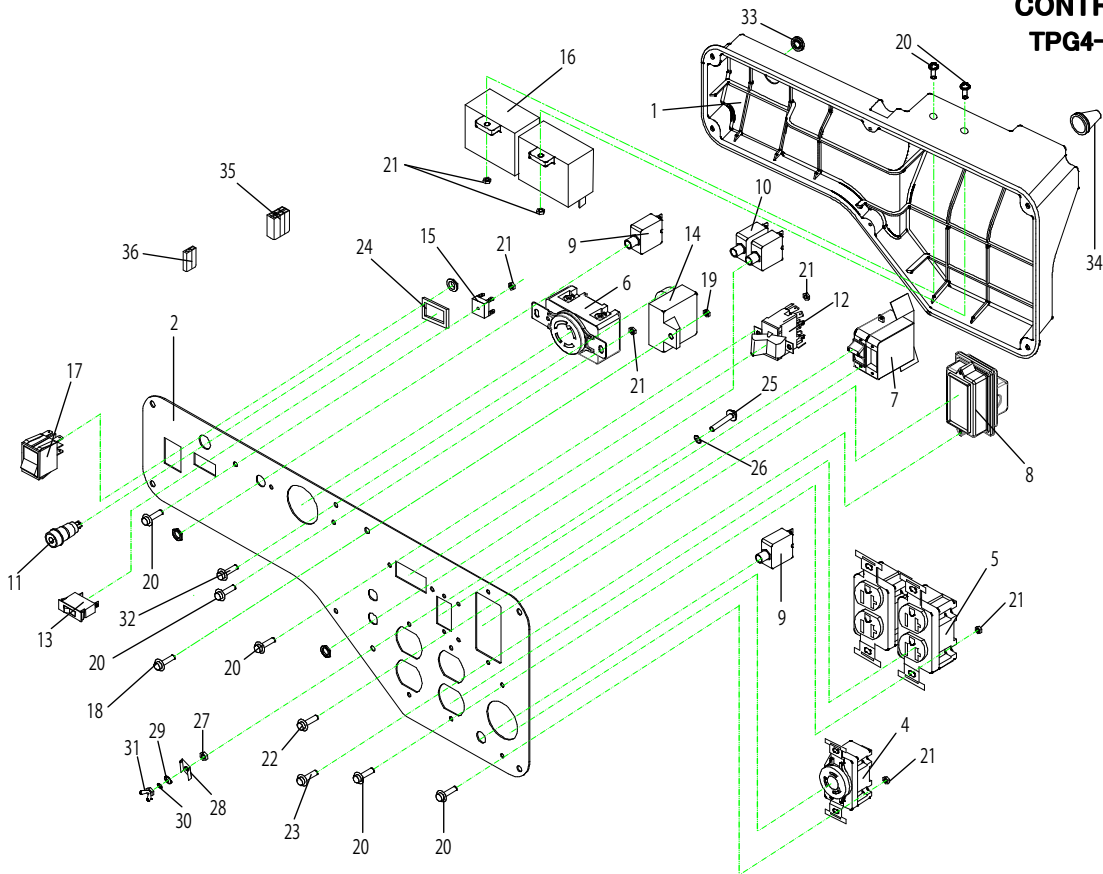

**CONTROL BOX
TPG4-7000HDX**

No.2R-06493

REF No.	Parts No.	Parts name	Q'ty	Price	Remarks
29	15550333000	FLAT WASHER (M5)	1		
30	15550334000	LOCK WASHER (M5)	1		
31	15550335000	WING NUT (M5)	1		
32	15550589000	SCREW, SELF TAP M4-12	2		
33	15350472000	GROMMET	1		
34	15321880130	GROMMET PANEL LEAD #2	1		
35	15400157000	CONNECTOR 6P	2		
36	15400161000	CONNECTOR 2P	1