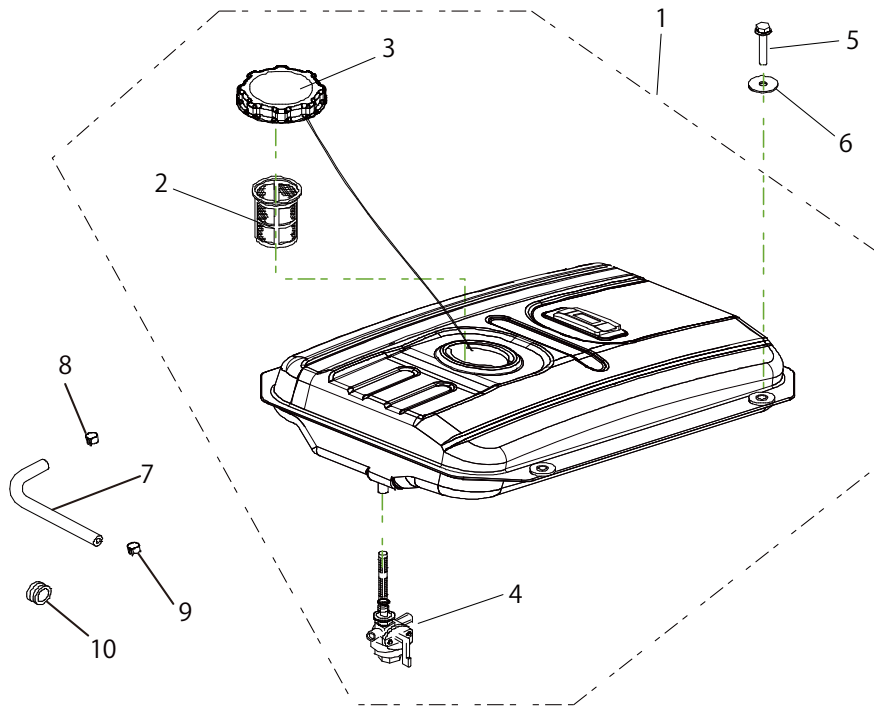

**FUEL TANK
TPG4-7000HDX**

No.2R-06493

REF No.	Parts No.	Parts name	Q'ty	Price	Remarks
1	15601800200	FUEL TANK (BLUE) COMP.	1		WITH LABEL ※EXCEPT SPEC LABEL
2	15350860000	FILTER COMP., FUEL	1		
3	15950267000	CAP COMP., FUEL FILLER WITH CHAIN	1		
4	15150135010	FUEL VALVE	1		
5	19B30906025	HEX,BOLT W/FLANGE (M6×1.0-25)	4		
6	19W00906025	WASHER,TANK CUSHION (M6×25,1.6t)	4		
7		CRIP B8, TUBE	1		HONDA PART
8	15301192000	CRIP,TUBE	1		
9	15350696001	TUBE,FUEL (180mm)	1		
10		RUBBER,FUEL TUBE	1		HONDA PART