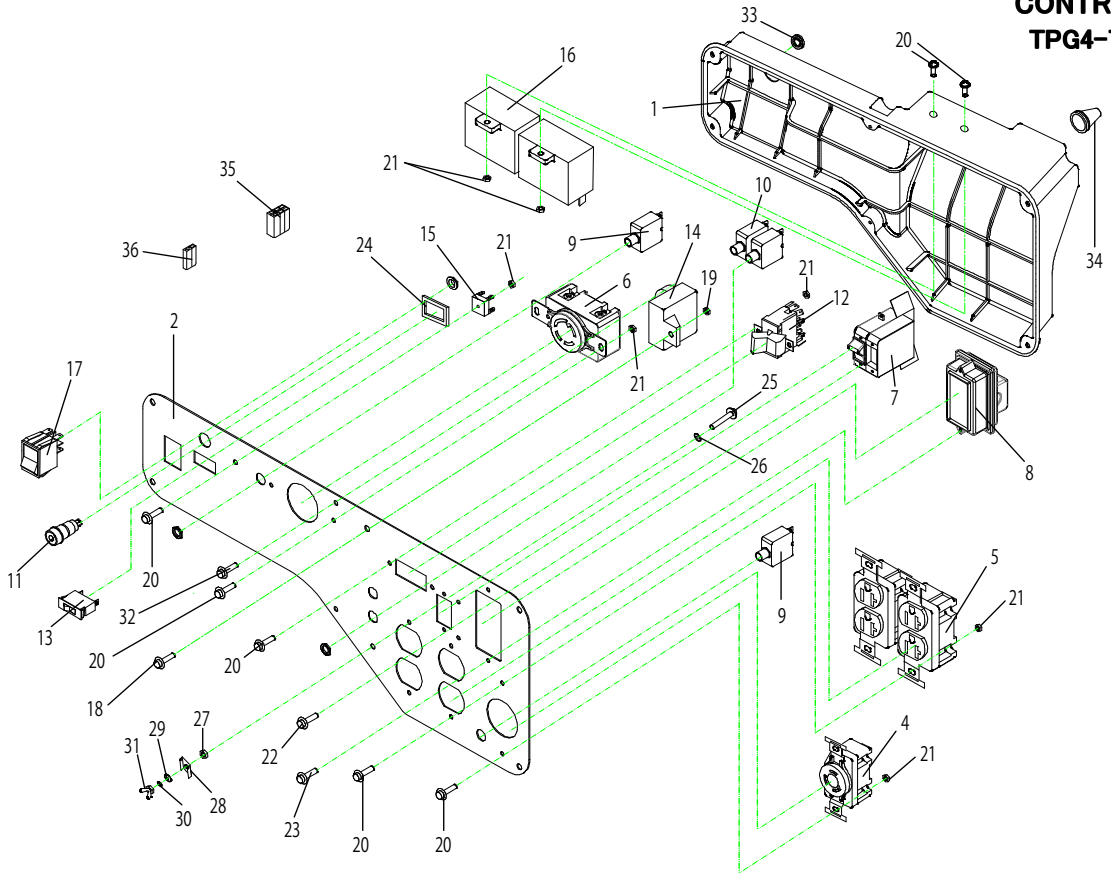

No.2R-06493

REF No.	Parts No.	Parts name	Q'ty	Price	Remarks
1	15411460000	BRACKET (1)	1		
2	15311462000	N-BRACKET	1		
3	15311461000	BRACKET (2)	1		
4	15200432000	ROTOR ASSY	1		WITH BALL BEARING
5	15250384000	STATOR ASSY	1		
6	15311471000	COVER,BRACKET	1		
7	15350583000	RUBBER BUSH	1		
8	15550156000	HEX,BOLT W/FLANGE(M10x1.25-275)	1		
9	15550153000	HEX,BOLT W/FLANGE(M6x1.0-190)	4		
10	15550476000	HEX,BOLT W/FLANGE(M8x1.0-20)	4		
11	15550210000	HEX,BOLT W/FLANGE(M5x0.8-12)	2		
12	15550248000	FLAT HEAD BOLT W/SOCKET(M8x1.25-20)	4		
13	19S00905007	CROSS RECESSED HEAD SCREW(M5-7)	1		
14	15350107000	TUBE,LEAD WIRE	1		
15	15400156000	CONNECTOR 6P	2		
16	15400160000	CONNECTOR 2P	1		
17	15250384100	STATOR COMP.	1		
18	15311780100	BALL BEARING	1		6205ZZ-CM

**CONTROL BOX
TPG4-7000HDX**

No.2R-06493

REF No.	Parts No.	Parts name	Q'ty	Price	Remarks
1	15350680000	CONTROL BOX	1		
2	1560169000	PANEL ASSY	1		
3					
4	15400105000	RECEPTACLE 30A, 125V	1		
5	15400003000	RECEPTACLE 20A, 125V	2		
6	15400106000	RECEPTACLE 30A, 125/250V	1		
7	15400541000	CURCUIT BREAKER 25A	1		
8	15400559000	UNIT , GFCI	1		
9	15400173000	CURCUIT BREAKER 30A	2		
10	15400171000	CURCUIT BREAKER 20A	2		
11	85111573300	NEON BRACKET , 125V	1		
12	15400143000	SWITCH,VOLTAGE SELECTOR	1		
13	15400108000	SWITCH,AUTO THROTTLE	1		
14	19600700660	CONTROL UNIT,AUTO THROTTLE	1		
15	15400240000	BRIDGE DIODE	1		
16	15400177000	CONDENSOR ASSY,18 μ F	2		
17	15400253000	ENGINE SWITCH	1		
18	19SF4906015	CROSS RECESSED HEAD SCREW (M6-15)	1		
19	19N10906000	HEX,NUT W/FLANGE M6	1		
20	19SF4904014	CROSS RECESSED HEAD SCREW (M4-14)	13		
21	19N10904000	HEX,NUT W/FLANGE M4	13		
22	19SF4903005	CROSS RECESSED HEAD SCREW (M3-5)	4		
23	19SF4903012	CROSS RECESSED HEAD SCREW (M3-12)	2		
24	15301082001	SWITCH SPACER	1		
25	15550330000	CROSS RECESSED HEAD SCREW (M5 \times 25)	1		
26	15550331000	TOOTH LOCK WASHER (M5)	1		
27	15550329000	HEX,NUT W/FLANGE (M5)	1		
28	15301979000	CAP WASHER (M5)	1		