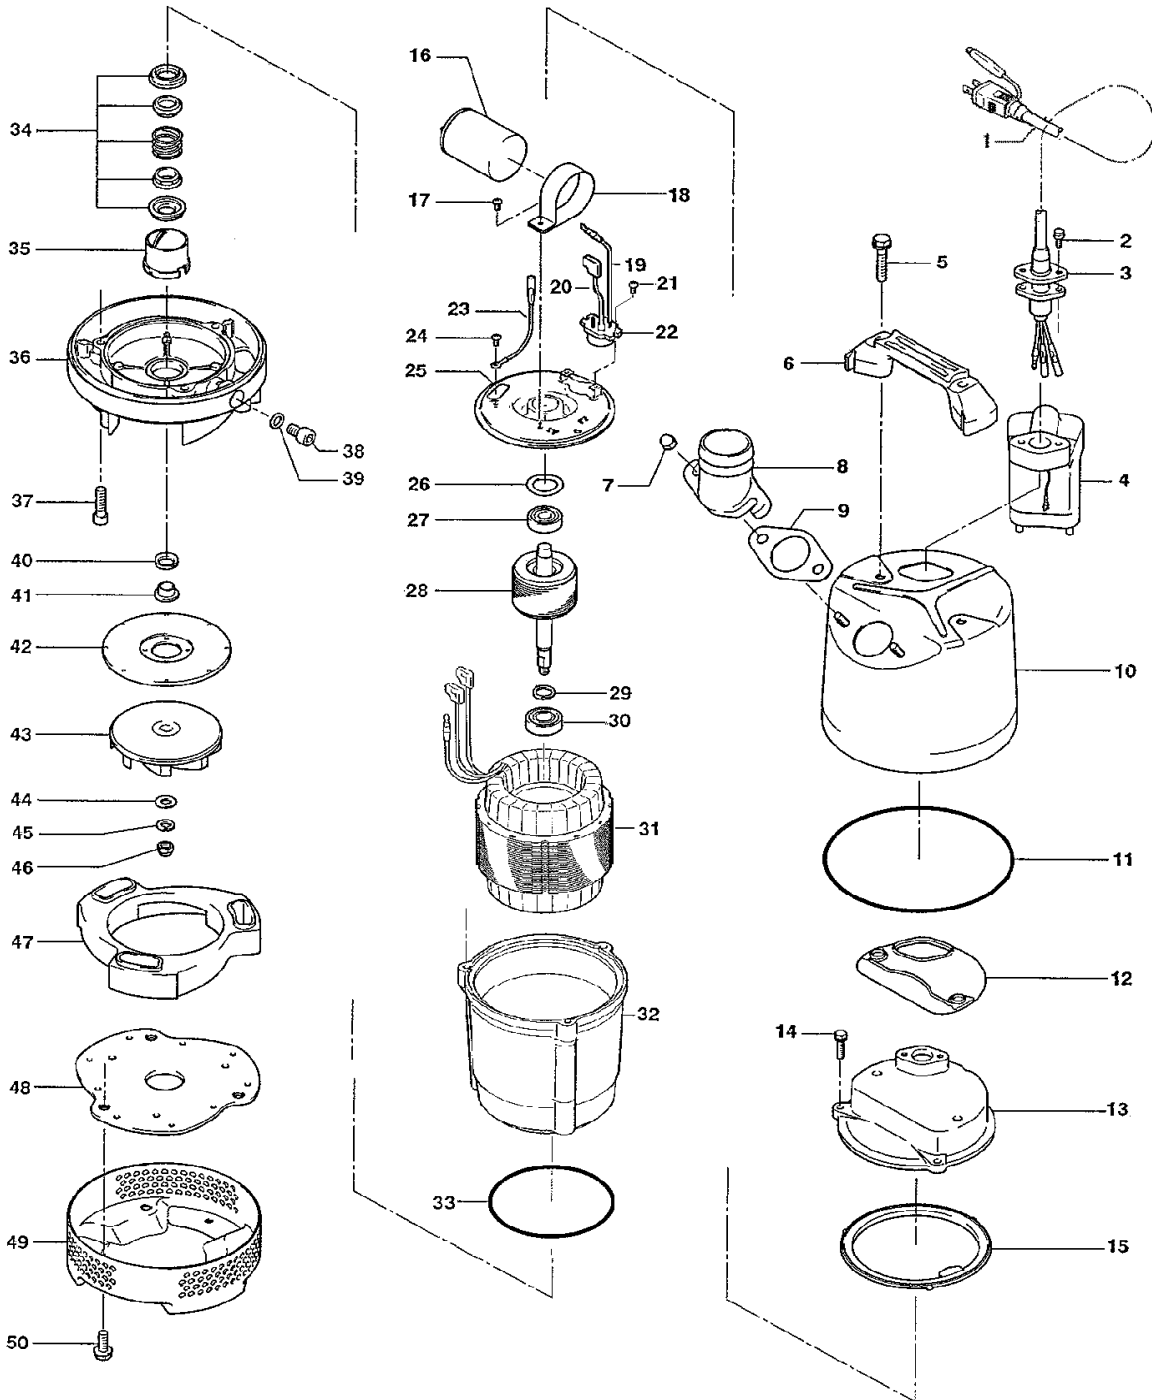

PARTS LIST		PORTABLE AUTOMATIC DEWATERING PUMP			5/5/2022	
ITEM	PART No.	DESCRIPTION	QTY	SIZE	MATERIAL	NOTES

EXPLODED VIEW

LB 800A 52/62

* Indicates items included in set