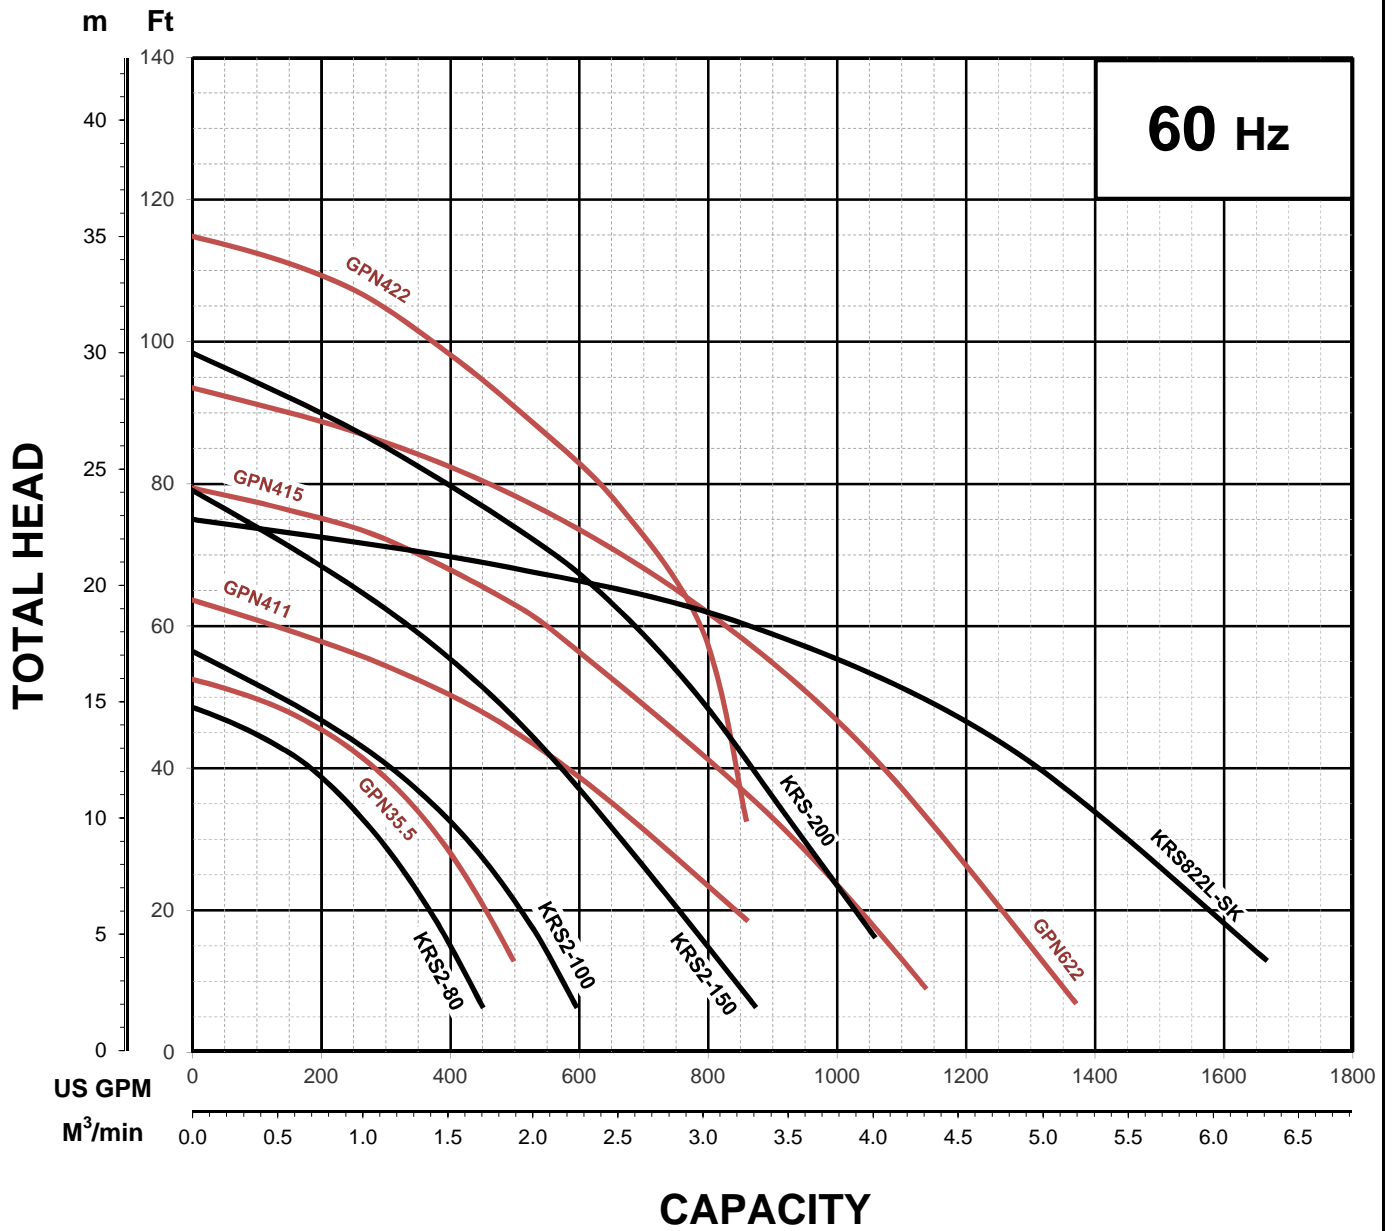

SK SERIES (6 - 30 HP)
SUBMERSIBLE AGITATOR PUMPS

PERFORMANCE RANGE

GROUP PERFORMANCE RANGE

Note

[Empty box for notes]